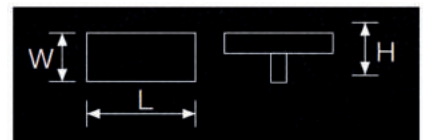

CENTER X LONG X HEIGHT X WIDTH

A   60   35   12