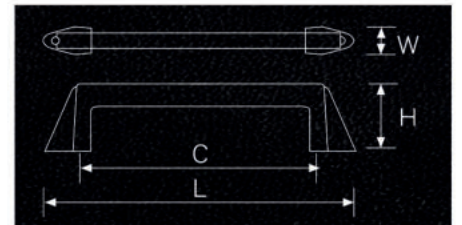

CENTER X LONG X HEIGHT X WIDTH

96	123	28	11
128	157	28	11