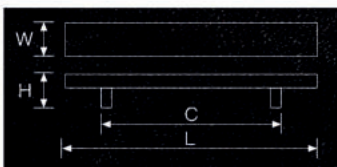

CENTER X LONG X HEIGHT X WIDTH

128   150   36   12