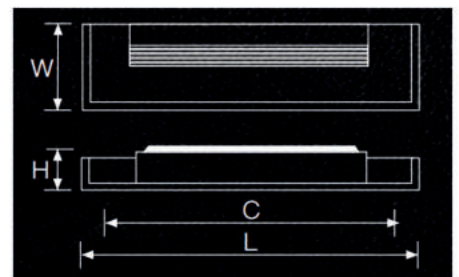

CENTER X LONG X HEIGHT X WIDTH

160 176 17 49

Note : Warna bersifat ilustratif dan dapat berbeda dari produk aktual