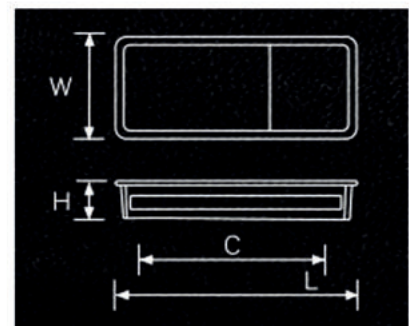

CENTER X LONG X HEIGHT X WIDTH

32   100   15   45

Note : Warna bersifat ilustratif dan dapat berbeda dari produk aktual