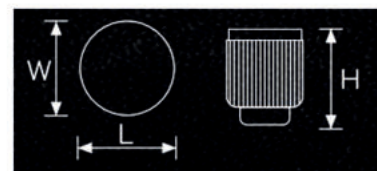

CENTER X LONG X HEIGHT X WIDTH

A	20	25	20