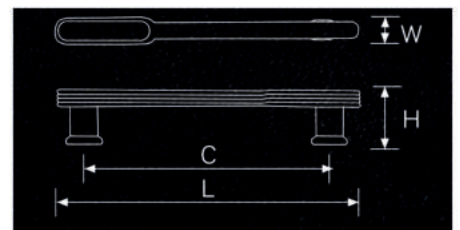

CENTER X LONG X HEIGHT X WIDTH

128	156	27	14
192	219	27	14