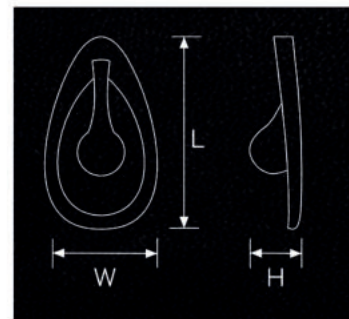

3. Planted Handle

Cabinet pulls are flush-mounted on the door body. Creating a smooth and integrated appearance.

4. Streamline Handle

Long model pulls reach the height of cabinet doors, up to 240 cm. Providing a contemporary and beautiful impression in interior design.

CENTER X LONG X HEIGHT X WIDTH

25 74 17,5 45

Note : Warna bersifat ilustratif dan dapat berbeda dari produk aktual

PULL HANDLE BARS & KNOBS FLAVIA

PRODUCT CODE & COLOUR

HDL-PUL-FLA-00001S
Real Gold + Brushed Black

HDL-KNB-FLA-00001S
Real Gold + Brushed Black

CENTER X LONG X HEIGHT X WIDTH

128 160 34 8,5

CENTER X LONG X HEIGHT X WIDTH

A 35 24 35

Note : Warna bersifat ilustratif dan dapat berbeda dari produk aktual

PULL HANDLE BARS & KNOBS MILAN