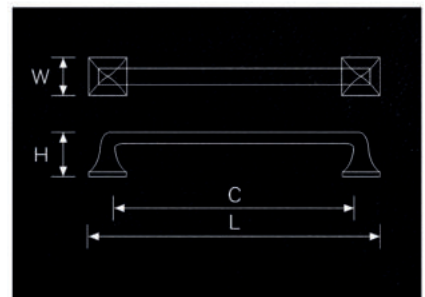

CENTER X LONG X HEIGHT X WIDTH

96	118	30,5	22
128	150	32	24

Note : Warna bersifat ilustratif dan dapat berbeda dari produk aktual