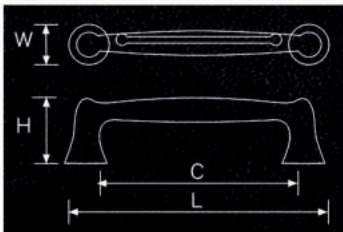

3. Planted Handle

Cabinet pulls are flush-mounted on the door body. Creating a smooth and integrated appearance.

4. Streamline Handle

Long model pulls reach the height of cabinet doors, up to 240 cm. Providing a contemporary and beautiful impression in interior design.

HDL-PUL-MIL-00003S (115mm)
HDL-PUL-MIL-00006S (148mm)
Black

CENTER X LONG X HEIGHT X WIDTH

A	52	30	23
---	----	----	----

CENTER X LONG X HEIGHT X WIDTH

96	115	30	10,5
128	148	30	10,5

Note : Warna bersifat ilustratif dan dapat berbeda dari produk aktual