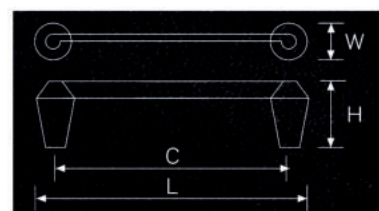

CENTER X LONG X HEIGHT X WIDTH

96	110	27	16
128	144	27	16