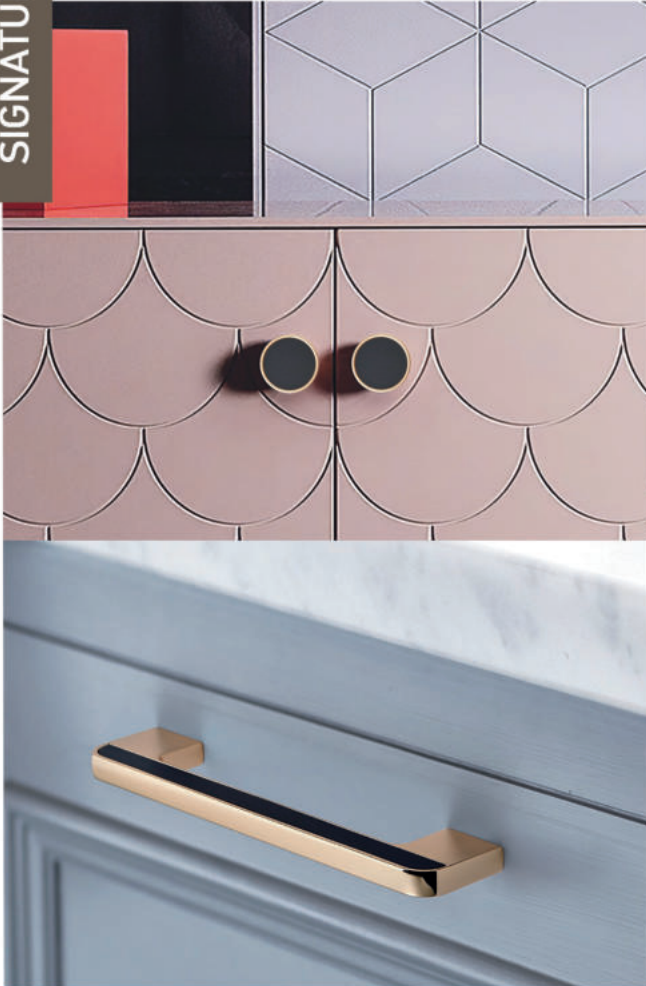

3. Planted Handle

Cabinet pulls are flush-mounted on the door body. Creating a smooth and integrated appearance.

4. Streamline Handle

Long model pulls reach the height of cabinet doors, up to 240 cm. Providing a contemporary and beautiful impression in interior design.

5. Signature Handle

Exclusive original Gantara products, giving each handle a unique touch reflecting character and elegance.

KNOBS FIRENZE

PRODUCT CODE & COLOUR

HDL-KNB-FIR-00001S
Matt Black + Real Gold

HDL-KNB-FIR-00002S
Real Gold + Matt Black

CENTER X LONG X HEIGHT X WIDTH

25 74 17,5 45

Note : Warna bersifat ilustratif dan dapat berbeda dari produk aktual

PULL HANDLE BARS & KNOBS FLAVIA

PRODUCT CODE & COLOUR

HDL-PUL-FLA-00001S
Real Gold + Brushed Black

HDL-KNB-FLA-00001S
Real Gold + Brushed Black

CENTER X LONG X HEIGHT X WIDTH

128 160 34 8,5

CENTER X LONG X HEIGHT X WIDTH

A 35 24 35

Note : Warna bersifat ilustratif dan dapat berbeda dari produk aktual

PULL HANDLE BARS & KNOBS MILAN