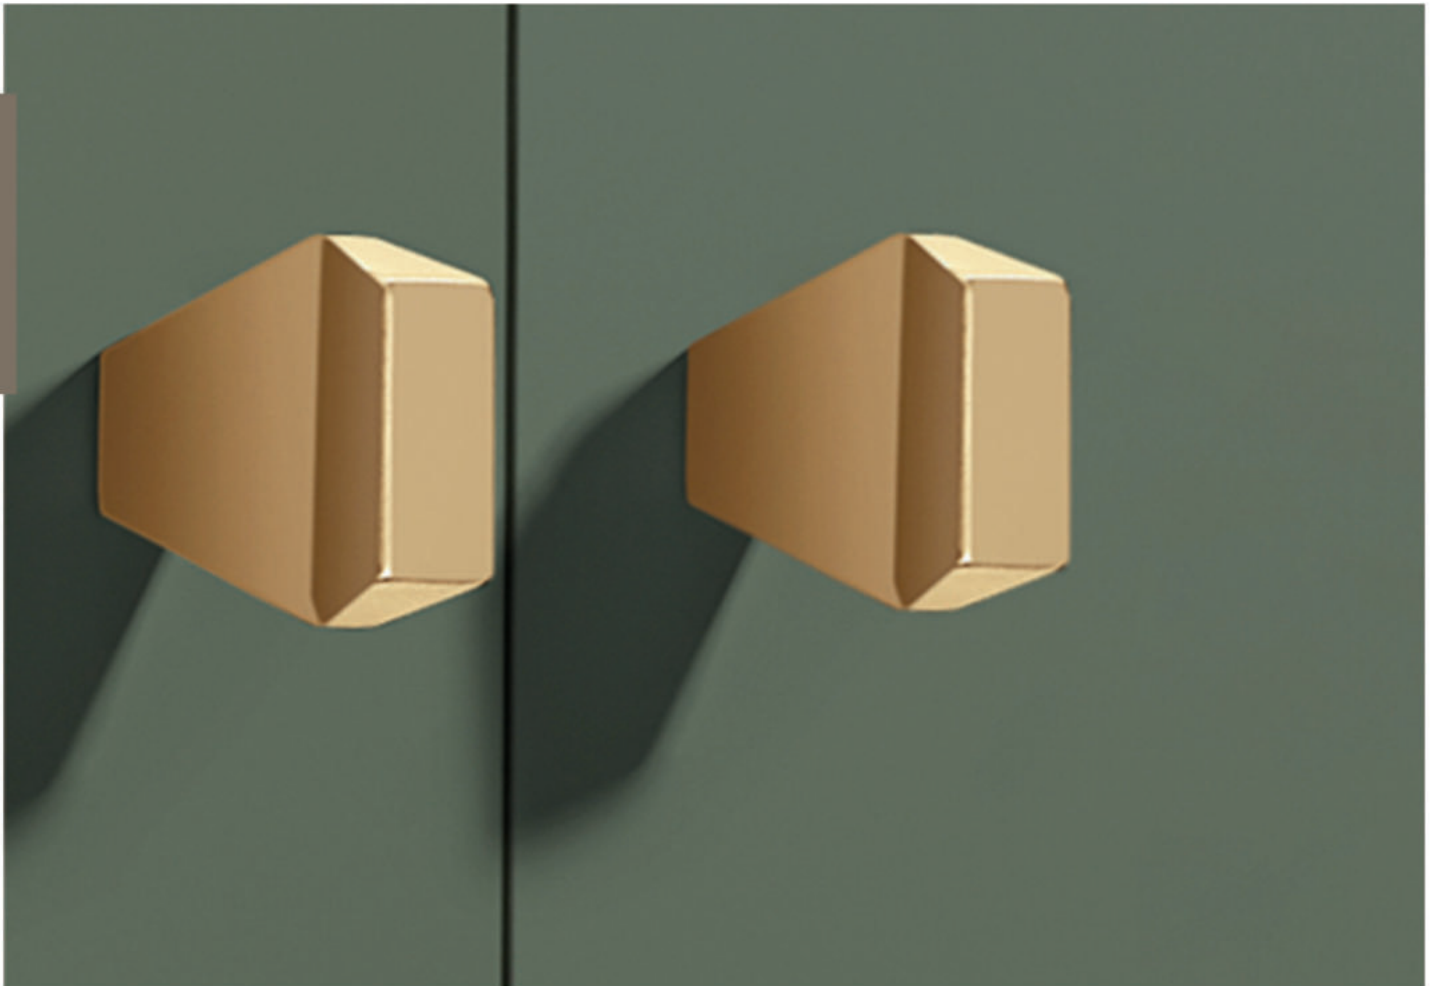

KNOBS ANDRIA

PRODUCT CODE & COLOUR