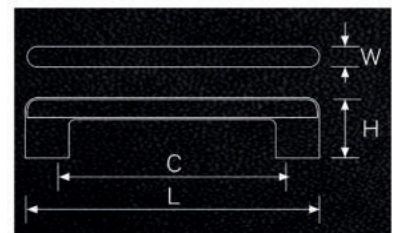

3. Planted Handle

Cabinet pulls are flush-mounted on the door body. Creating a smooth and integrated appearance.

4. Streamline Handle

Long model pulls reach the height of cabinet doors, up to 240 cm. Providing a contemporary and beautiful impression in interior design.

CENTER X LONG X HEIGHT X WIDTH

25 74 17,5 45

Note : Warna bersifat ilustratif dan dapat berbeda dari produk aktual

PULL HANDLE BARS & KNOBS FLAVIA

PRODUCT CODE & COLOUR

HDL-PUL-FLA-00001S
Real Gold + Brushed Black

HDL-KNB-FLA-00001S
Real Gold + Brushed Black

CENTER X LONG X HEIGHT X WIDTH

128 160 34 8,5

CENTER X LONG X HEIGHT X WIDTH

A 35 24 35

Note : Warna bersifat ilustratif dan dapat berbeda dari produk aktual

PULL HANDLE BARS & KNOBS MILAN