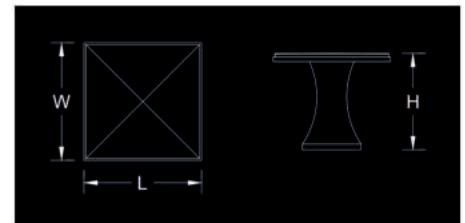

CENTER X LONG X HEIGHT X WIDTH

A	31,5	25,8	31,5

Note : Warna bersifat ilustratif dan dapat berbeda dari produk aktual